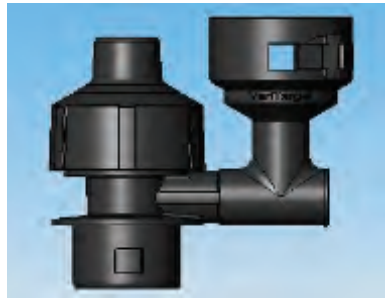

BROADCAST

FERTILIZER

FERTILIZER

FERTILIZER

ONE NOZZLE FOR ALL APPLICATIONS OF VARYING RATES

Phone: 651-485-2410 Fax: 651-344-3226 www.spraytarget.com