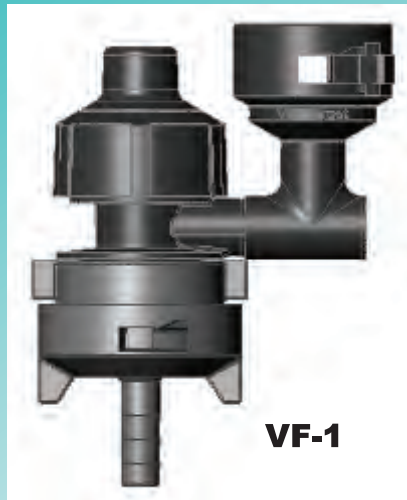

VT110

- Flow rate variable from .15 to .80 GPM as pressure varies from 15 to 50 PSI
- Very coarse (green cap), Coarse (blue cap), or Medium (yellow cap) droplet size
- Spray angle of 110 degrees
- Uniform spray distribution
- Quick response to rate changes
- Compatible with pressure regulators or automatic rate controllers.

VeriJet

VJ-3

- Three solid streams of equal capacity
- Flow rate variable from .15 to 1.0 GPM as pressure varies from 15 to 65 PSI
- Spray angle of 36 degrees
- Uniform spray distribution at spray height of 20"

VeriFlow 1

VF-1

- A single outlet
- Flow rate variable from 0.10 to 2.50 GPM as pressure varies from 13 to 65 PSI
- 1/4 " or 3/8" hose barb
- Quick connection cap

VeriFlow 2

VF-2

- Two outlets of equal capacity
- Flow rate per outlet variable from .06 to 0.55 GPM as pressure varies from 13 to 65 PSI
- 1/4 " or 3/8" hose barb
- Quick Connection Cap