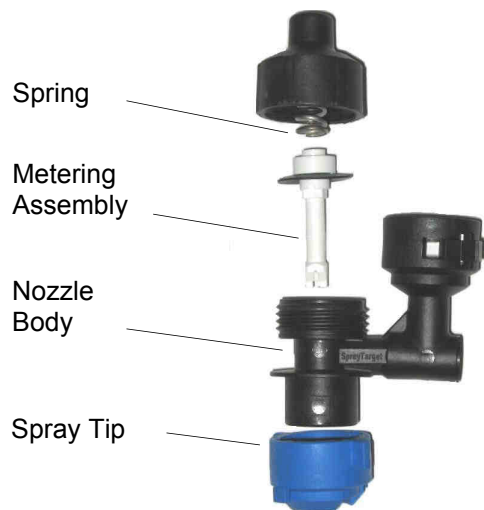

SprayTarget

VariTarget

VARIABLE FLOW RATE NOZZLE

Very Fine

Fine

Medium

Coarse

Very Coarse

AE50 AWARD WINNER

● ● ● ● ● **Flow Rate Controllable On The Go** ● ● ● ● ●

Ph: (651) 485-2410

Fax: (651) 344-3226

www.spraytarget.com

VariTarget is a nozzle that is capable of controlling flow rate and maintaining proper spray pattern and droplet size over an extended range of flow rates. The nozzle comprises a flexible spray tip that is automatically and appropriately deformed by a flexible metering assembly in response to changes in liquid pressure. Application rate from 30 to 240 l/ha and spray speed from 6 to 25 km/h is achievable with one VariTarget nozzle.

FEATURES

- Flow rate variable from .38 to 3.0 l/min
- Droplet size: very fine (Red Tip), Fine (Orange Tip), medium (Yellow Tip), coarse (Blue Tip), or very coarse (Green Tip)
- Spray angle of 110 degrees • Uniform spray coverage along the boom and travel direction
- Quick response to rate changes • Flow rate controllable on the go
- Compatible with automatic rate controllers • Compatible with GPS/GIS
- Adaptable to conventional spraying systems • Excellent chemical and wear resistance
- Flexible and large orifices allowing significant reduction in nozzle plugging