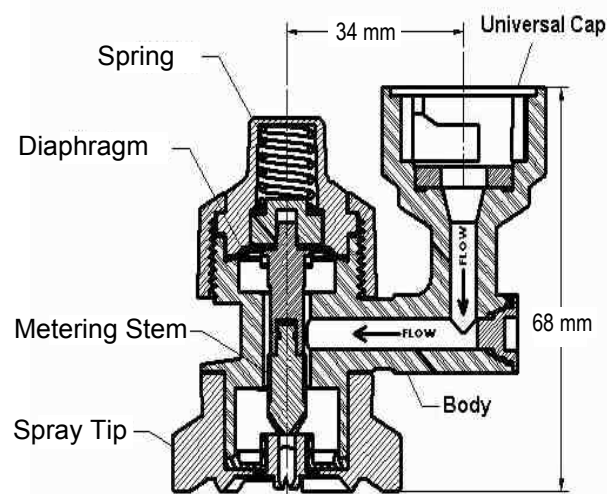

SprayTarget

VariTarget

VARIABLE FLOW RATE NOZZLE

Very Fine

Fine

Medium

Coarse

Very Coarse

AE50 AWARD WINNER

● ● ● ● ● **Flow Rate Controllable On The Go** ● ● ● ● ●

Ph: (651) 485-2410

Fax: (651) 344-3226

www.spraytarget.com

VariTarget is a nozzle that is capable of controlling flow rate and maintaining proper spray pattern and droplet size over an extended range of flow rates. The nozzle comprises a flexible spray tip that is automatically and appropriately deformed by a flexible metering assembly in response to changes in liquid pressure. Application rate from 30 to 240 l/ha and spray speed from 6 to 25 km/h is achievable with one VariTarget nozzle.

FEATURES

- Flow rate variable from .38 to 3.0 l/min
- Droplet size: very fine (Red Tip), Fine (Orange Tip), medium (Yellow Tip), coarse (Blue Tip), or very coarse (Green Tip)
- Spray angle of 110 degrees • Uniform spray coverage along the boom and travel direction
- Quick response to rate changes • Flow rate controllable on the go
- Compatible with automatic rate controllers • Compatible with GPS/GIS
- Adaptable to conventional spraying systems • Excellent chemical and wear resistance
- Flexible and large orifices allowing significant reduction in nozzle plugging

APPLICATION CHART YELLOW TIP

Reference Pressure bar	Nozzle Flow Rate l/min	50 cm Nozzle Spacing							
		Liters / hectare - Based on Water							
		6 km/h	7 km/h	8 km/h	10 km/h	12 km/h	15 km/h	20 km/h	25 km/h
1.0	0.38	76	65	57	46	38	30	23	18
1.9	0.57	114	97	85	68	57	45	34	27
2.1	0.76	151	130	114	91	76	61	45	36
2.2	0.95	189	162	142	114	95	76	57	45
2.3	1.14	227	195	170	136	114	91	68	55
2.6	1.51	303	259	227	182	151	121	91	73
2.9	1.89	379	324	284	227	189	151	114	91
3.2	2.27	454	389	341	273	227	182	136	109
3.8	2.65	530	454	397	318	265	212	159	127
4.5	3.03	606	519	454	363	303	242	182	145
5.2	3.41	681	584	511	409	341	273	204	164